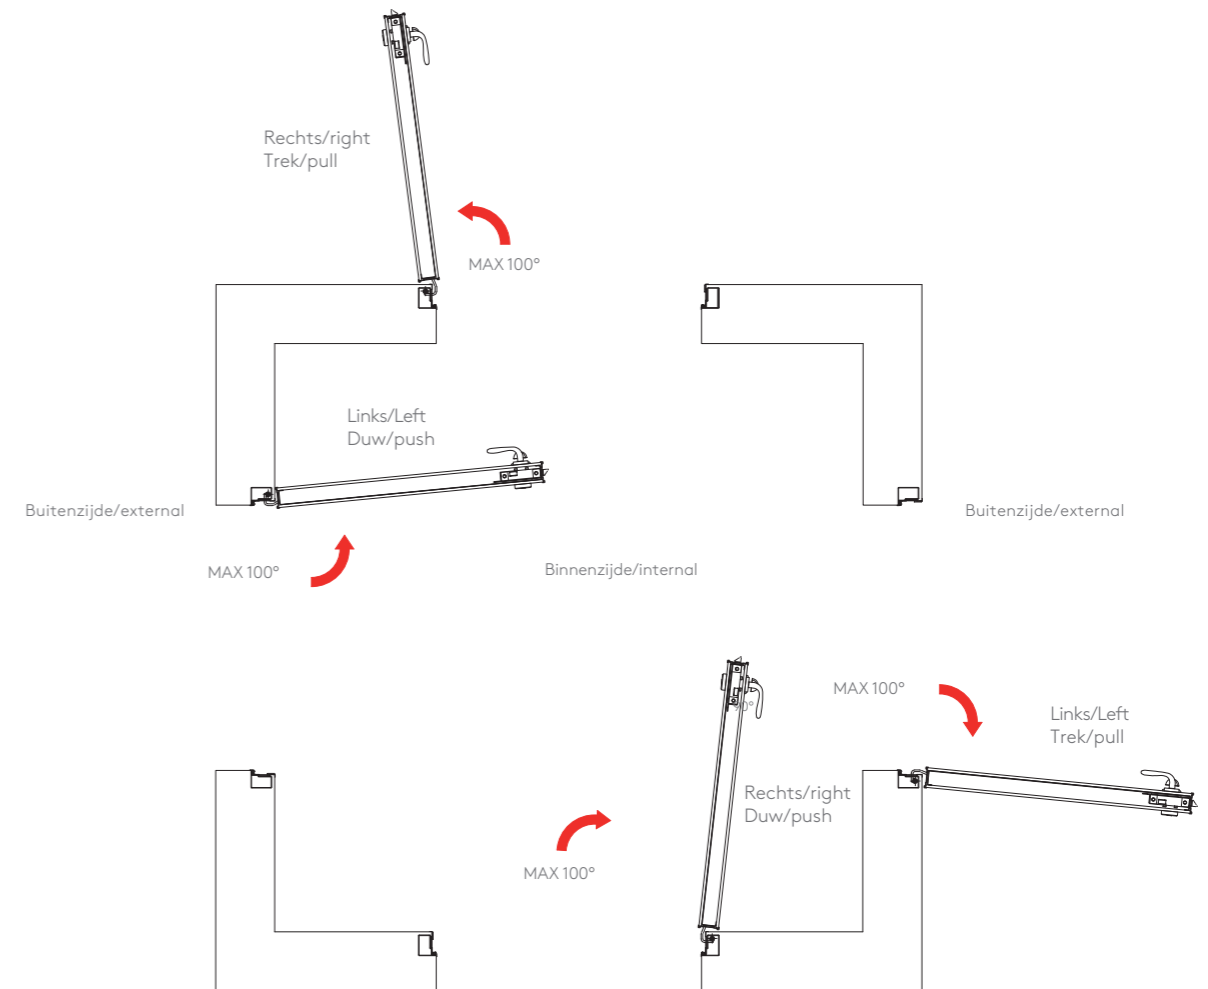

Openingsrichting | Opening directions