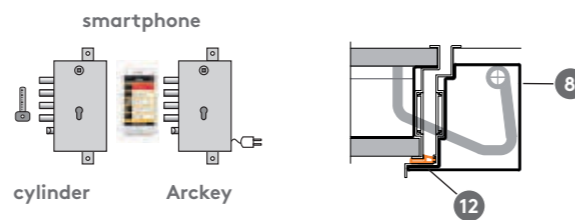

Tekno

Specificaties | Specifications

Inbraakwerendheidsklasse 3 | Break-in resistance Class 3

CE-markering | CE Marking

1. 1 Deurblad | Leaf tray
2. 2 Horizontale versterking | Horizontal reinforcing bar
3. 3 Verticale versterking | Vertical reinforcing bar
4. 4 Cilinderslot | Cylinder lock
5. 5 Slotbescherming & steunplaat | Lock protection & support plate
6. 6 Slotverbindingsstang met sluitpunten | Lock connecting rods with closure points
7. 7 Schakelslot | Switchlock
8. 8 Verborgener scharnier | Concealed hinge
9. 9 Tochtstrip | Draught excluder
10. 10 Isolatie | Insulation
11. 11 Warmtebarrière laag | Heat barrier mat
12. 12 Buisvormige rubberen afdichtstrip | Tubular rubber sealing strip
13. 13 Aluminium randprofielen | Aluminum frame profiles
14. 14 Gesloten kozijn met luchtkamer | Closed hollow frame
15. 15 Deurbekleding | Internal Covering panel
16. 16 Gesatineerd chromen deurgreep set | Satin chrome handle kit
17. 17 Gesatineerd chromen defender | Defender satin chrome