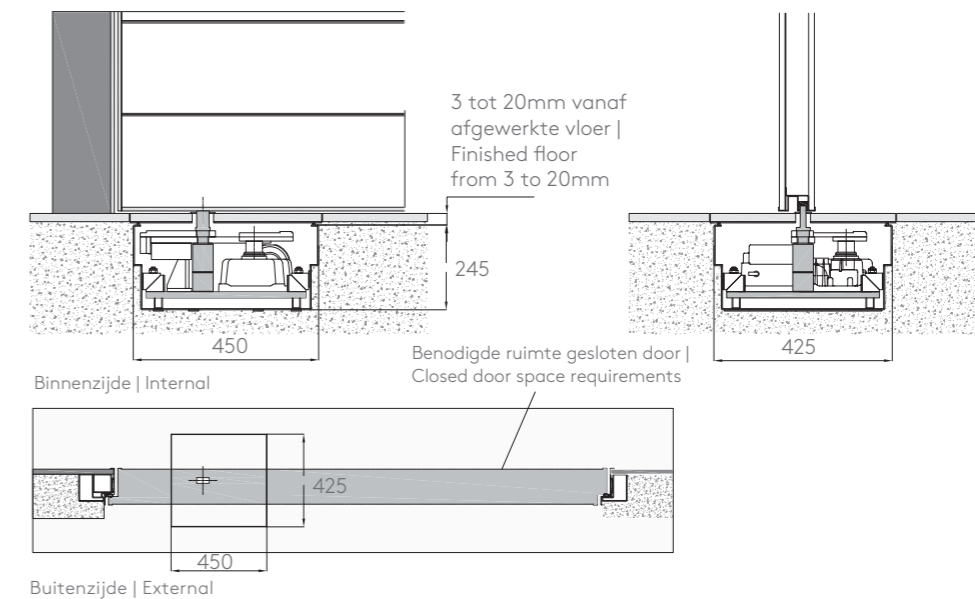

Benodigde Ruimte | Space requirement