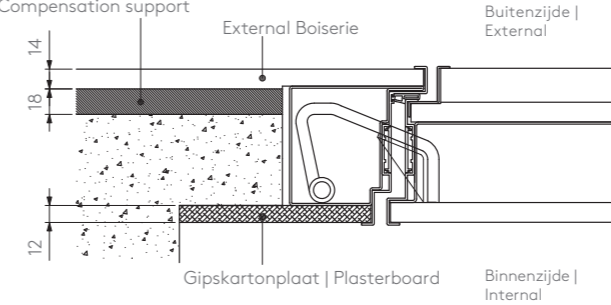

Tekno Boiserie buitenzijde | external side

Meerlaagse Nivelleringsondersteuning | Multi-layer Compensation support