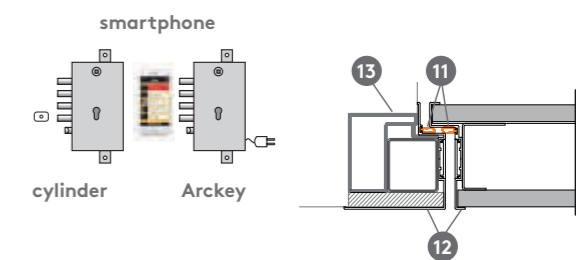

The aluminum profiles in brushed steel cover the frame and the door profile. This makes screws no more visible, resulting in refined aesthetics.

Synua Specificaties | Specifications

Inbraakwerendheidsklasse 3 | Break-in resistance Class 3

CE-markering | CE Marking

- 1 15/10 New Steel Deurblad | New Steel structure leaf tray by 15/10
- 2 Horizontale versteviging | Horizontal reinforcing bar
- 3 Verticale versteviging | Vertical reinforcing bar
- 4 Cilinderslot | Cylinder lock
- 5 Slotverbindingsstang met sluitpunten | Lock connecting rods with closure points
- 6 Schakelslot met anti-forceer mechanisme | Switchlock with anti-thrust mechanism
- 7 Gepatenteerde verstelbare taatsscharnier | Patented adjustable pivot mechanism
- 8 Isolatie | Insulation
- 9 Verdeckte deurgreep | Coplanar handle
- 10 Deurbekleding | Covering sectors
- 11 Dubbele buisvormige rubberen afdichtstrip | Double tubular rubber sealing strip
- 12 Aluminium randprofielen | Aluminum frame profiles
- 13 Gesloten kozijn met luchtkamer | Closed hollow frame