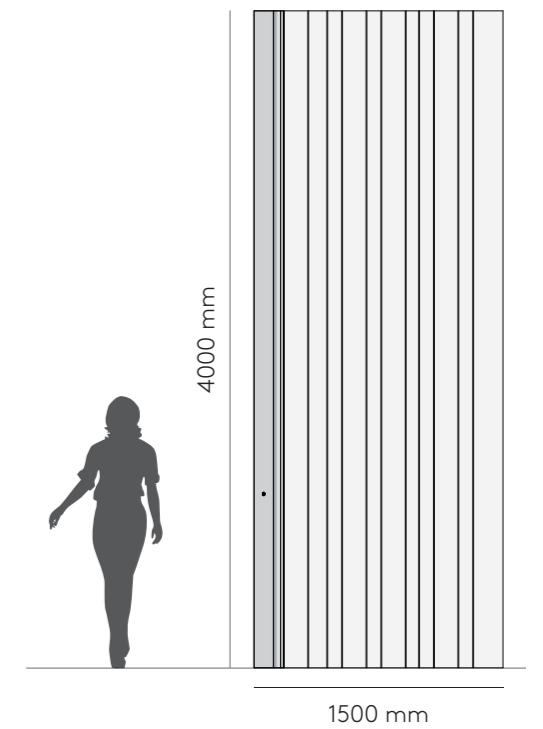

TYPE Draaideur, enkel & dubbel
AFMETING Max. 1300x3000 mm (enkel) of 1900x3000 mm (dubbel)

OPENING Swing, single and double
DIMENSION Max. 1300x3000 mm (single) or 1900x3000 mm (double)

PRESTATIES/PERFORMANCE

TYPE Taatsdeur
AFMETING Max. 2000x7400 mm

OPENING Pivot
DIMENSION Max. Max. 2000x7400 mm

Synua Skydoors
Afwerking | Finishing: Yellow Gray
Afwerking verbinding | Finishing joints: Yellow Gray

Synua Skydoors
Afwerking | Finishing: Coal black
Afwerking verbinding | Finishing joints: Platinum