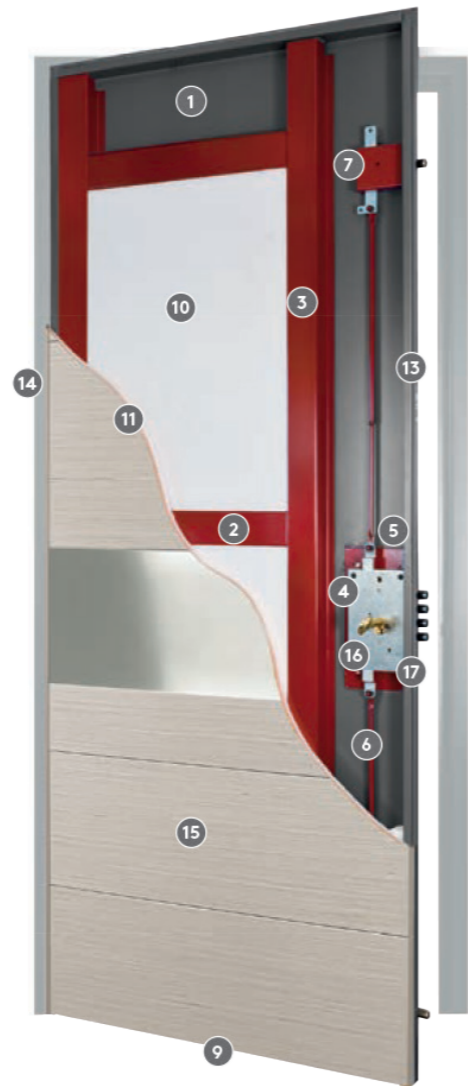

Boiserie Inside
Teak met verticale nerf | Teak with vertical grain

Technische specificaties

Technical details

Tekno

Specificaties | Specifications

Inbraakwerendheidsklasse 3 | Break-in resistance Class 3

CE-markering | CE Marking

- 1 Deurblad | Leaf tray
- 2 Horizontale versterking | Horizontal reinforcing bar
- 3 Verticale versterking | Vertical reinforcing bar
- 4 Cilinderslot | Cylinder lock
- 5 Slotbescherming & steunplaat | Lock protection & support plate
- 6 Slotverbindingsstang met sluitpunten | Lock connecting rods with closure points
- 7 Schakelslot | Switchlock
- 8 Verborgener scharnier | Concealed hinge
- 9 Tochtstrip | Draught excluder
- 10 Isolatie | Insulation
- 11 Warmtebarrière laag | Heat barrier mat
- 12 Buisvormige rubberen afdichtstrip | Tubular rubber sealing strip
- 13 Aluminium randprofielen | Aluminum frame profiles
- 14 Gesloten kozijn met luchtkamer | Closed hollow frame
- 15 Deurbekleding | Internal Covering panel
- 16 Gesatineerd chromen deurgreep set | Satin chrome handle kit
- 17 Gesatineerd chromen defender | Defender satin chrome