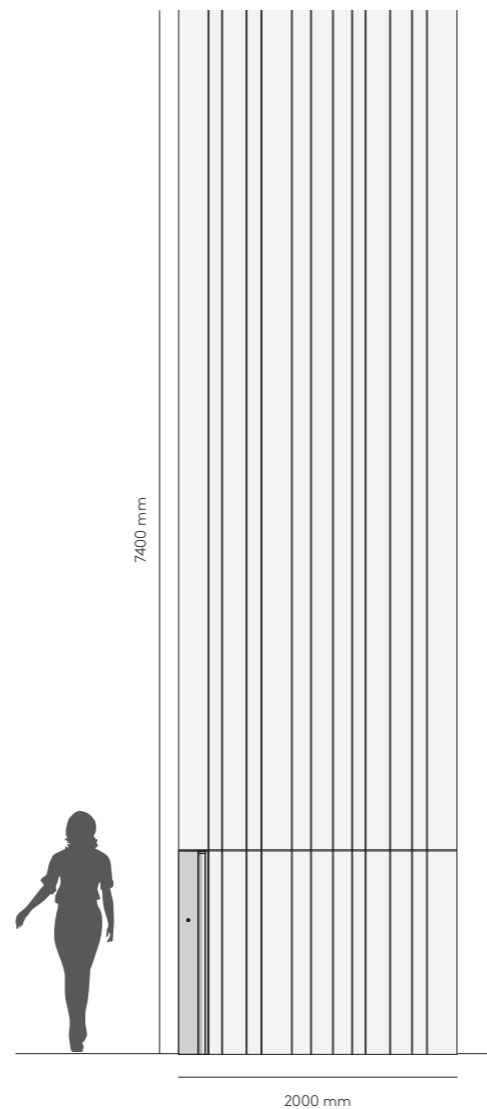

Synua Skydoors Inbraakwerende design taatsdeur Design safety pivot door

The Skydoors is the limit

Ontdek Skydoors van Oikos: een gedurfde collectie taatsdeuren bekleed met aluminium profielen die de hoogte niet schuwen. Skydoors gebruikt lijnen, tekens en hoogtes om een strakke, elegante ingang te creëren die de lucht raakt in één verticale compositie. De scherpe lijnen van Skydoors leiden het ontwerp als een dirigent, terwijl de gedurfde aluminium afwerkingen eigentijdse architectuur omarmen en zorgen voor opvallende visuele en tastbare resultaten.

The Skydoors is the limit

Discover Skydoors by Oikos: a bold collection of pivot doors clad with aluminum profiles that embrace height without hesitation. Skydoors employs lines, symbols, and heights to craft a sleek, elegant entrance that touches the sky in a single vertical composition. The sharp lines of Skydoors guide the design like a conductor, while the daring aluminum finishes embrace contemporary architecture and deliver striking visual and tactile results.

TYPE Taatsdeur
AFMETING Max. 2000x7400 mm

OPENING Pivot
DIMENSION Max. Max. 2000x7400 mm