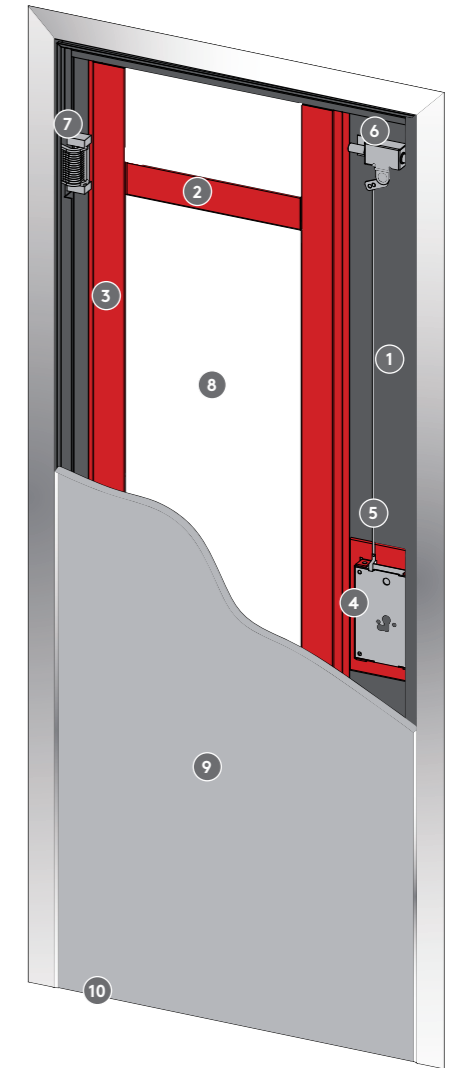

Project Specificaties | Specifications

Inbraakwerendheidsklasse 3 | Break-in resistance Class 3

CE-markering | CE Marking

- 1 Deurblad | Leaf tray
- 2 Horizontale versteviging | Horizontal reinforcing bar
- 3 Verticale versteviging | Vertical reinforcing bar
- 4 Cilinderslot | Cylinder lock
- 5 Slotverbindingstang met sluitpunten | Lock connecting rods with closure points
- 6 Schakelslot | Switchlock
- 7 Verborgene scharnier | Concealed hinge
- 8 Isolatie | Insulation
- 9 Deurbekleding | Internal Covering panel
- 10 Tochtstrip | Draught excluder
- 11 Buisvormige rubberen afdichtstrip | Tubular rubber sealing strip
- 12 Aluminium randprofielen | Aluminum frame profiles
- 13 Gesloten kozijn met luchtkamer | Closed hollow frame