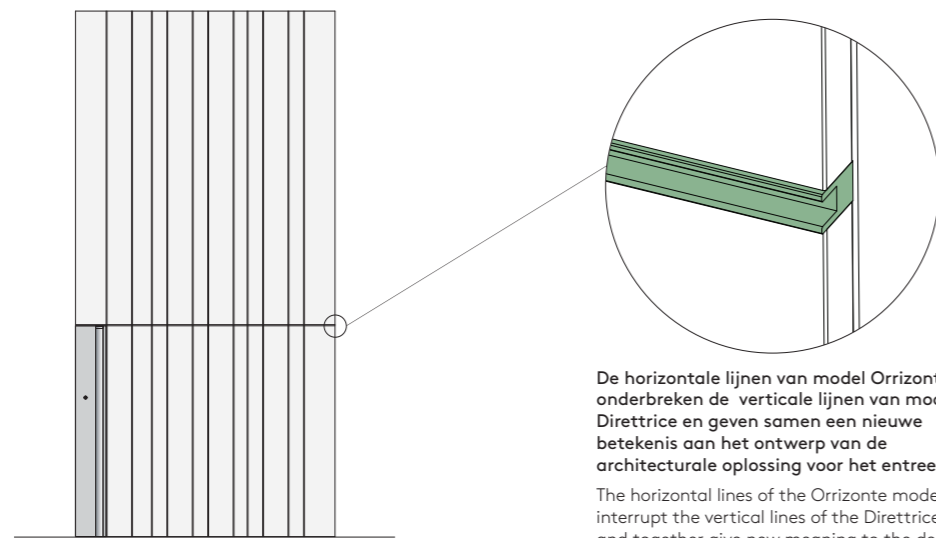

De horizontale lijnen van model Orizzonte onderbreken de verticale lijnen van model Direttrice en geven samen een nieuwe betekenis aan het ontwerp van de architecturale oplossing voor het entree.
The horizontal lines of the Orizzonte model interrupt the vertical lines of the Direttrice model and together give new meaning to the design of the architectural solution for the entrance.

The Direttrice Model (Skydoors)

Soms is iets weglaten juist van waarde. Door de ruimte die ontstaat tussen de verticale spijlen is een onmiskenbaar onderdeel van de Synua Skydoor.

Sometimes, omitting something can actually add value. The space between the vertical slats is an essential component of the Synua Skydoor.