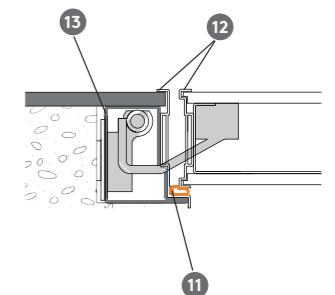

Single leaf