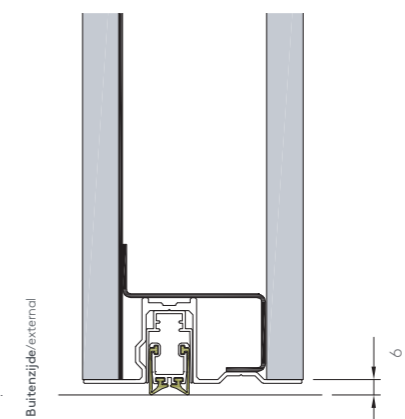

Oplossing met Dam kit | solution with Dam kit