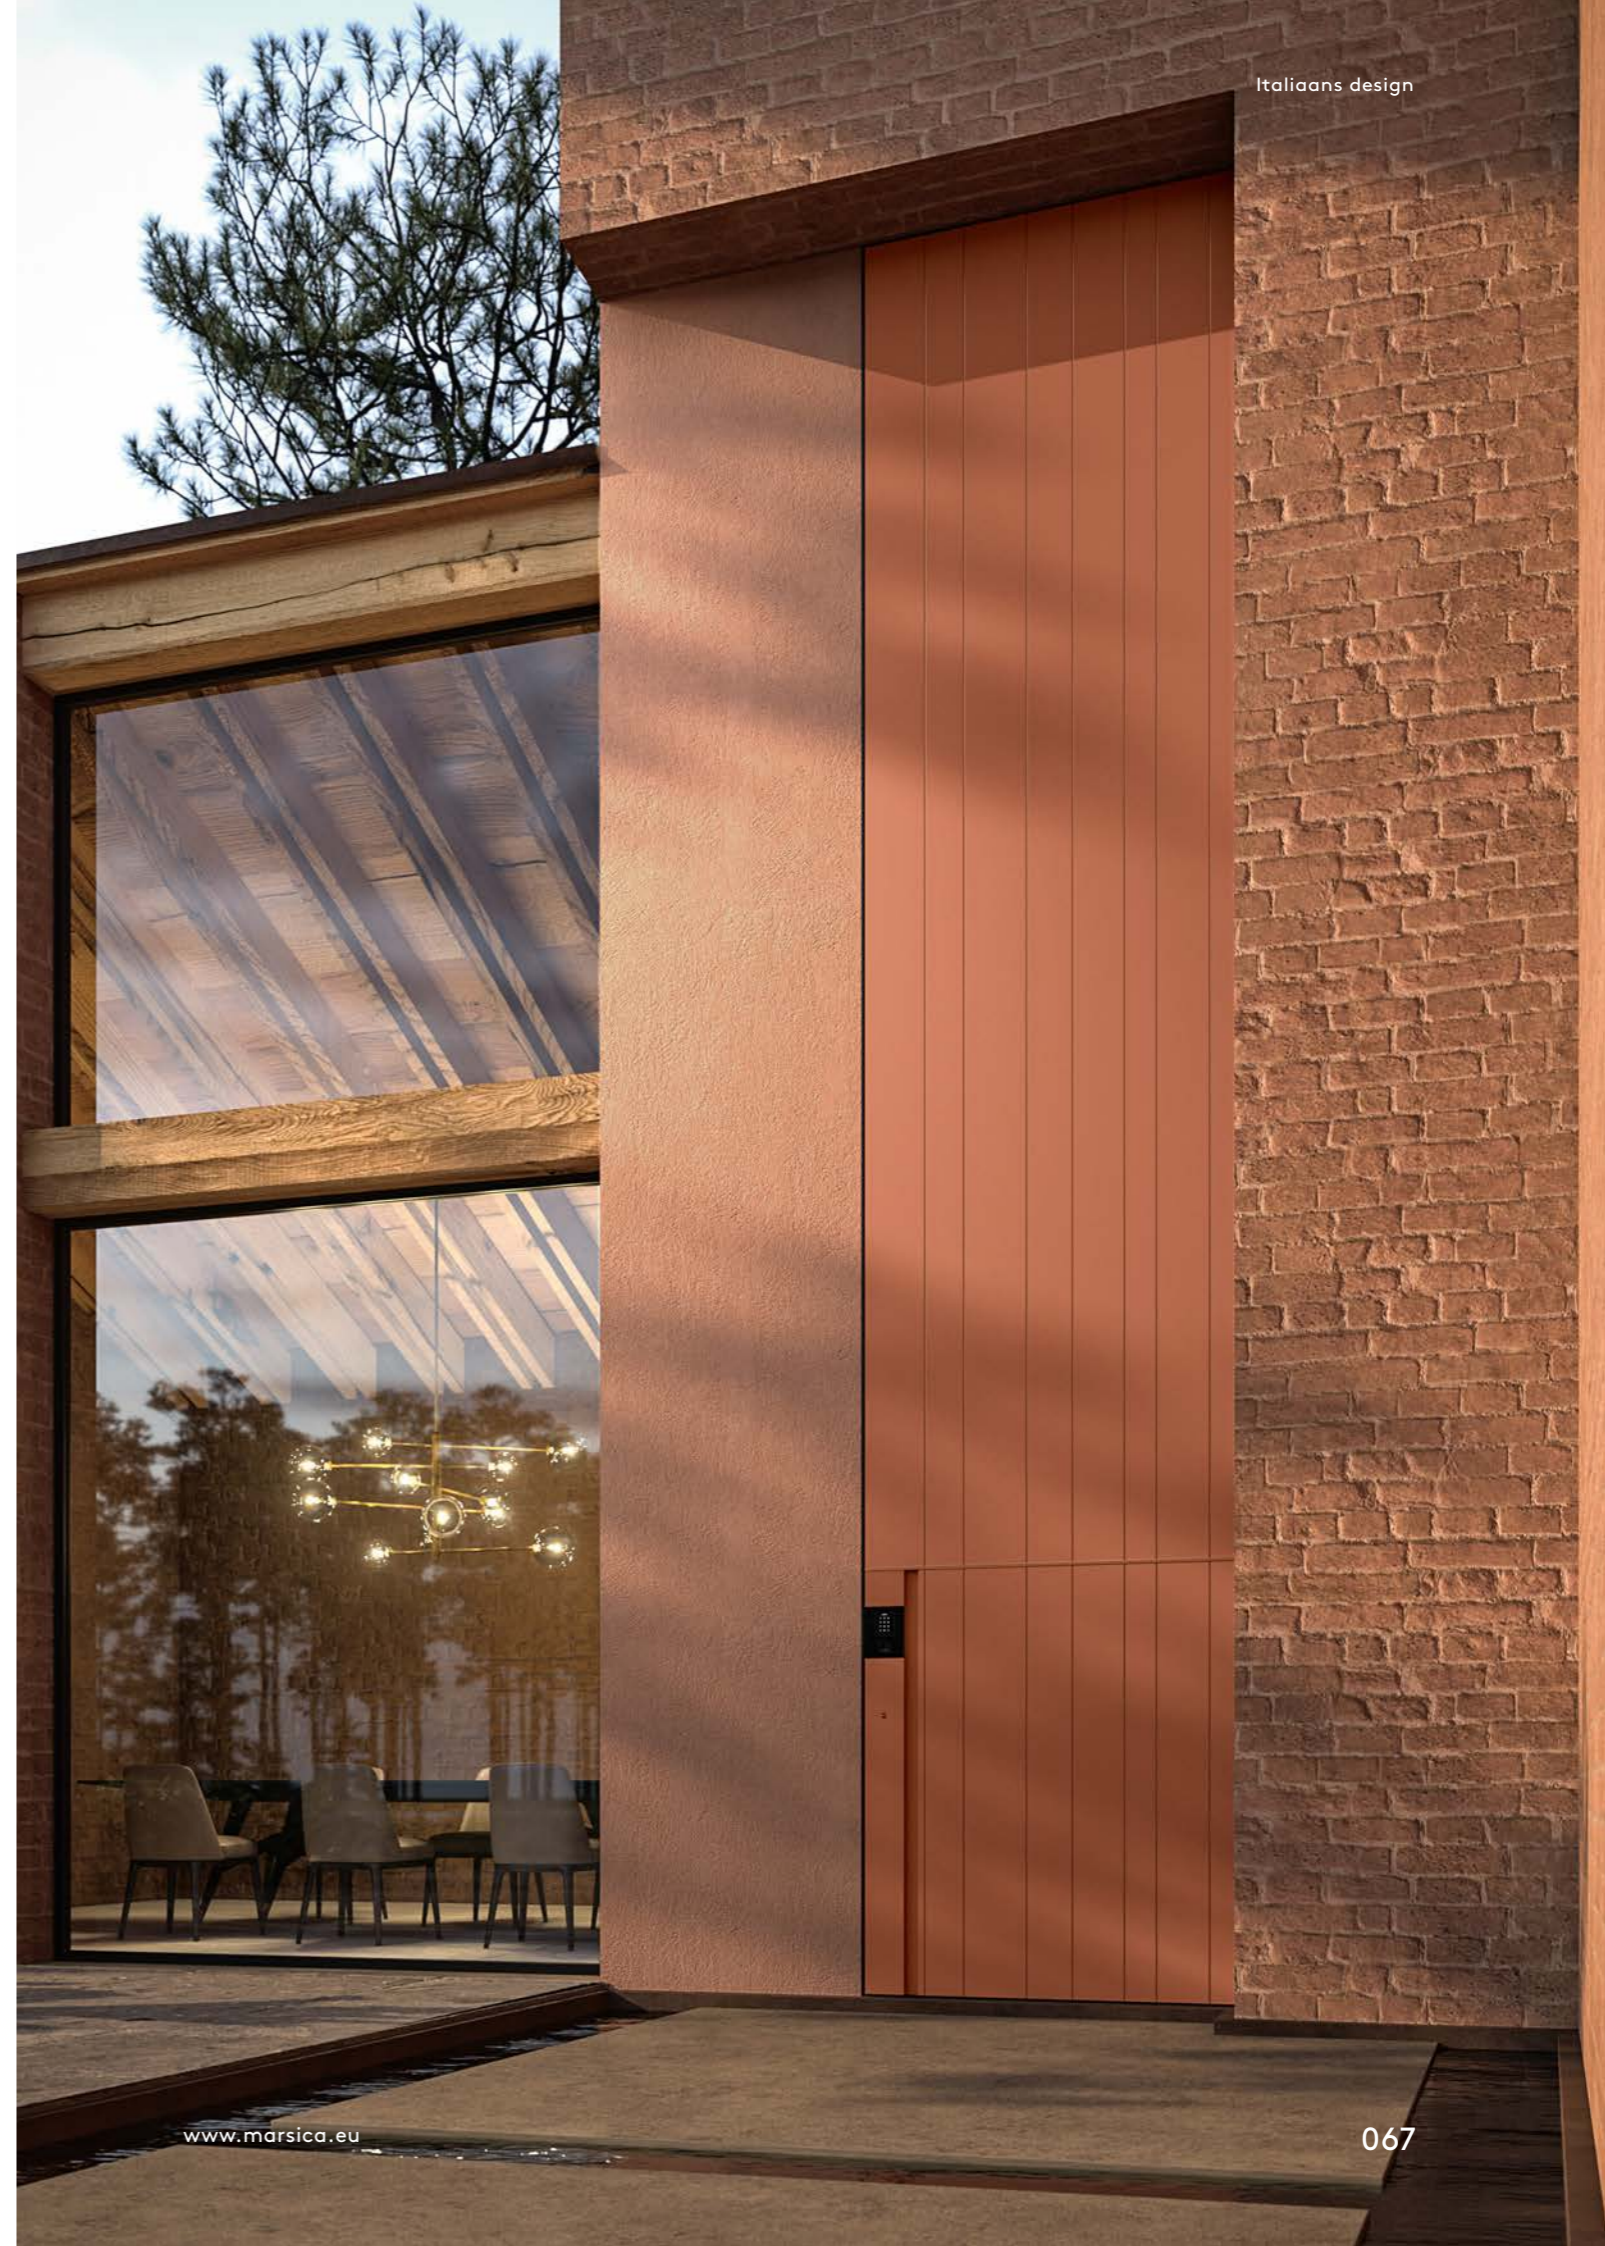

Synua Skydoors
Afwerking | Finishing: Sablé Tasilaq
Afwerking verbinding | Finishing joints: Copper