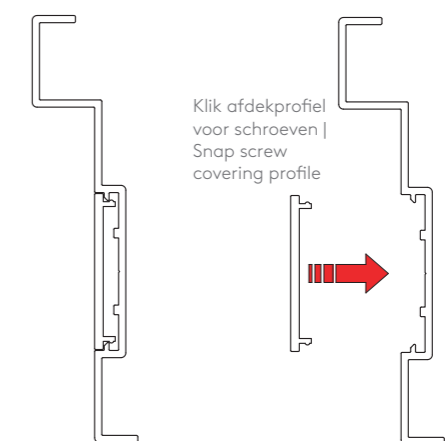

Afdekprofiel deur | Leaf covering profile