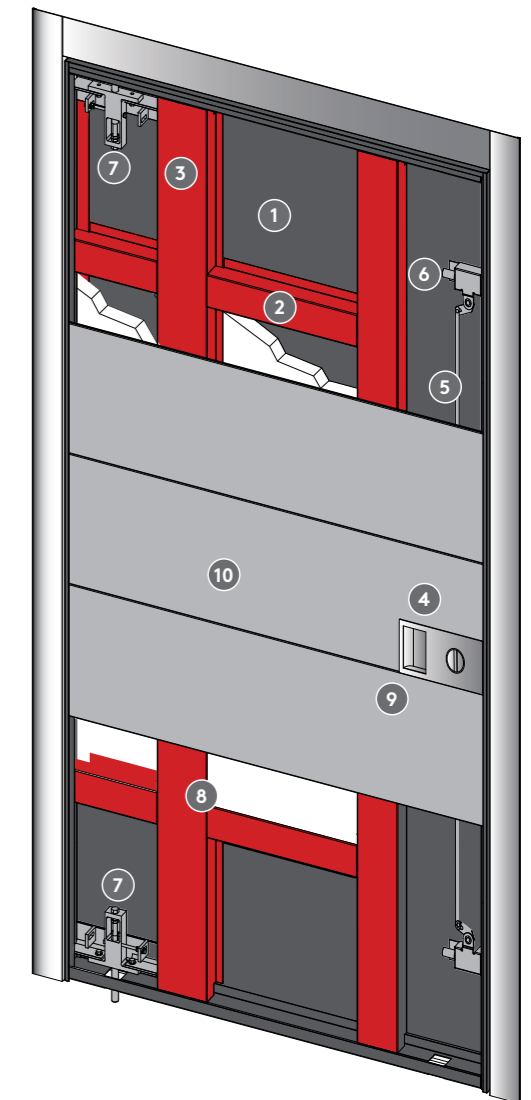

The aluminum profiles in brushed steel cover the frame and the door profile. This makes screws no more visible, resulting in refined aesthetics.

Synua Specificaties | Specifications

Inbraakwerendheidsklasse 3 | Break-in resistance Class 3

CE-markering | CE Marking

- 1 15/10 New Steel Deurblad | New Steel structure leaf tray by 15/10
- 2 Horizontale versteviging | Horizontal reinforcing bar
- 3 Verticale versteviging | Vertical reinforcing bar
- 4 Cilinderslot | Cylinder lock
- 5 Slotverbindingsstang met sluitpunten | Lock connecting rods with closure points
- 6 Schakelslot met anti-forceer mechanisme | Switchlock with anti-thrust mechanism
- 7 Gepatenteerde verstelbare taatsscharnier | Patented adjustable pivot mechanism
- 8 Isolatie | Insulation
- 9 Verdeckte deurgreep | Coplanar handle
- 10 Deurbekleding | Covering sectors
- 11 Dubbele buisvormige rubberen afdichtstrip | Double tubular rubber sealing strip
- 12 Aluminium randprofielen | Aluminum frame profiles
- 13 Gesloten kozijn met luchtkamer | Closed hollow frame