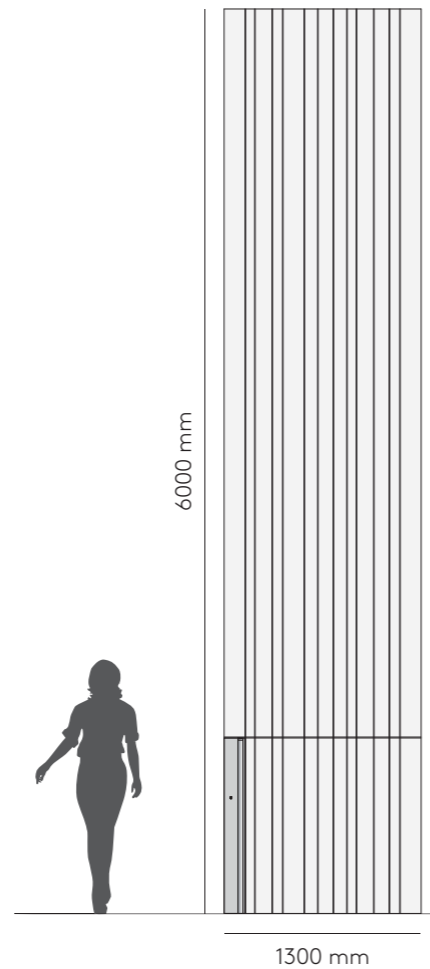

Synua Skydoors
Afwerking | Finishing: Sablé Tasilaq
Afwerking verbinding | Finishing joints: Copper