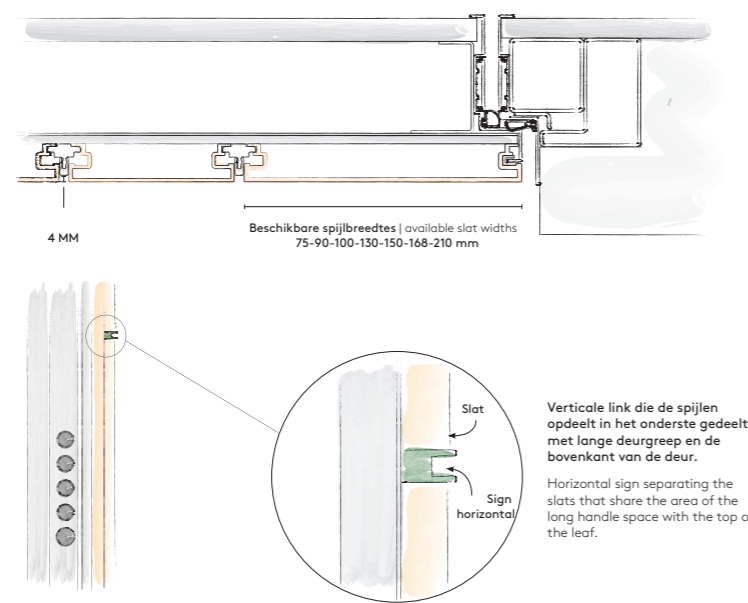

The Orizzonte Model (Skydoors)

De horizontale link, uniek voor dit model, wordt gevormd door een aluminium groef. Deze groef dient als een decoratief element dat naadloos aansluit bij de afwerking van de bekleding, of juist een contrast creëert als het met een andere kleur wordt geaccentueerd.

The horizontal sign, a peculiarity of the model. It is an aluminum groove that becomes a decorative element matching the covering finish or creating a contrast to it, if it is highlighted with a different color.

Verticale link die de spijlen opdeelt in het onderste gedeelte met lange deurgreep en de bovenkant van de deur.
Horizontal sign separating the slats that share the area of the long handle space with the top of the leaf.