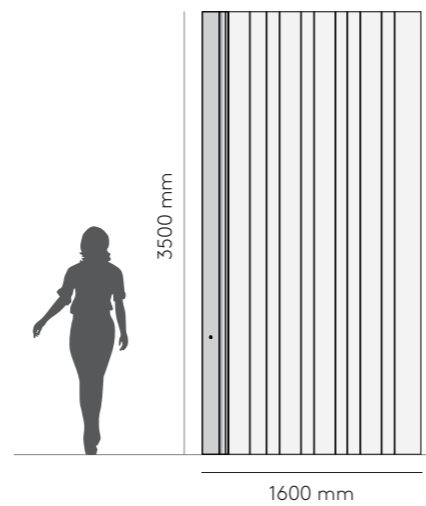

TYPE Draaideur, enkel & dubbel
AFMETING Max. 1300x3000 mm (enkel) of 1900x3000 mm (dubbel)

OPENING Swing, single and double
DIMENSION Max. 1300x3000 mm (single) or 1900x3000 mm (double)

PRESTATIES/PERFORMANCE

TYPE Taatsdeur
AFMETING Max. 2000x7400 mm

OPENING Pivot
DIMENSION Max. Max. 2000x7400 mm

Synua Skydoors
Afwerking | Finishing: Yellow Gray
Afwerking verbinding | Finishing joints: Yellow Gray

Synua Skydoors
Afwerking | Finishing: Coal black
Afwerking verbinding | Finishing joints: Platinum