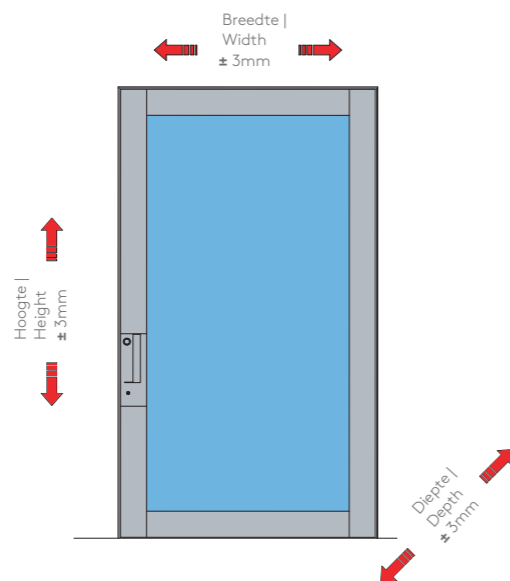

Verstelbare taatsscharnieren | Adjustable pivot mechanism

Het mechanisme dat de rotatie van de deur mogelijk maakt (gepatenteerd) vergemakkelijkt de installatie en afstelling van de deur. Dankzij exclusieve oplossingen kan dit alles eenvoudig worden bereikt met een inbusleutel.

The mechanism that allows the rotation of the leaf (patented) facilitates the installation and adjustment of the door. Thanks to exclusive solutions, all this can be achieved with a simple Allen wrench.