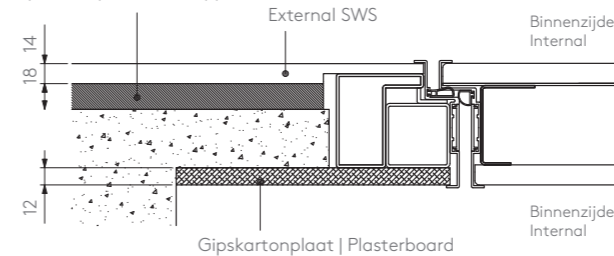

Synua Boiserie buitenzijde | external side

Meerlaagse Nivelleringsondersteuning | Multi-layer Compensation support