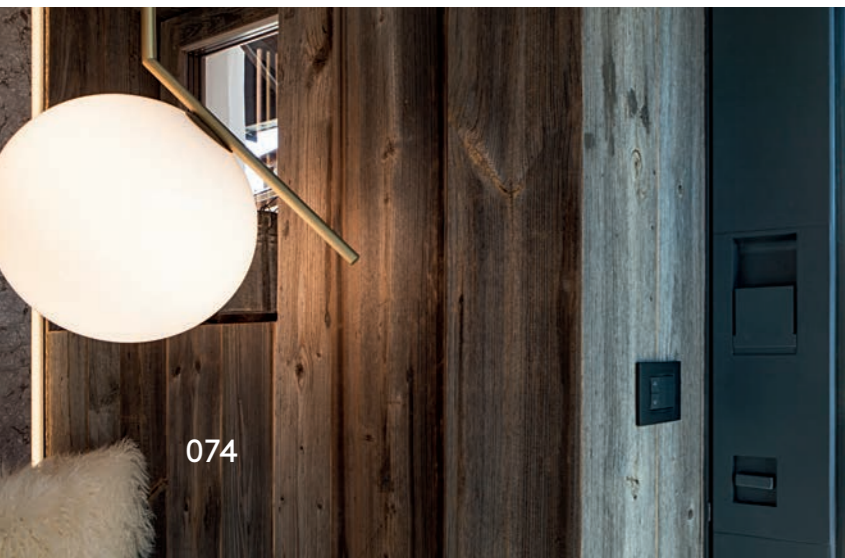

Nova
Afwerking | Finishing: Cosmo