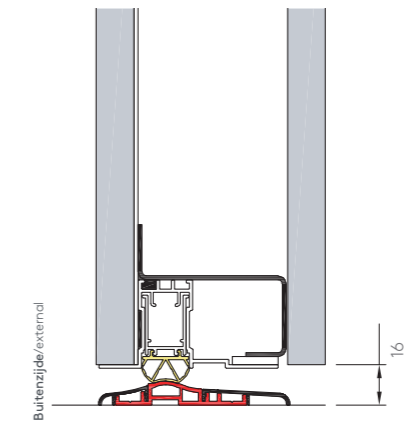

Kozijn | Frame

Valdorpels | Drop seals

Standaard valdorpel | standard draught excluder

Oplossing met Mose kit | solution with Mose kit

Oplossing met Dam kit | solution with Dam kit

Verstelbare verdeckte scharnieren | Adjustable concealed hinges